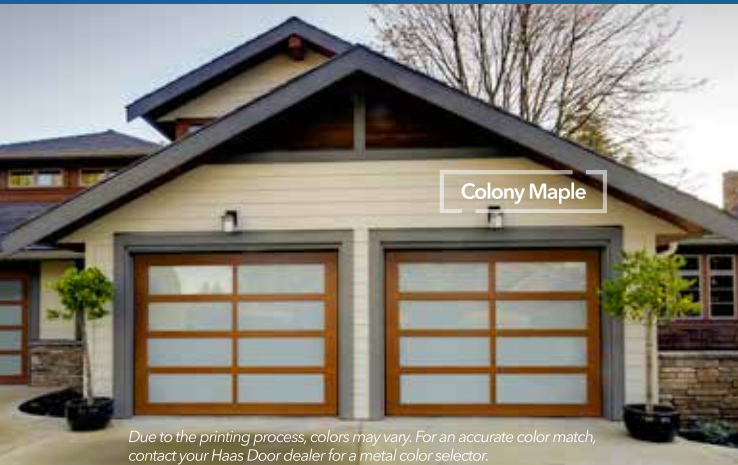

Colony Maple