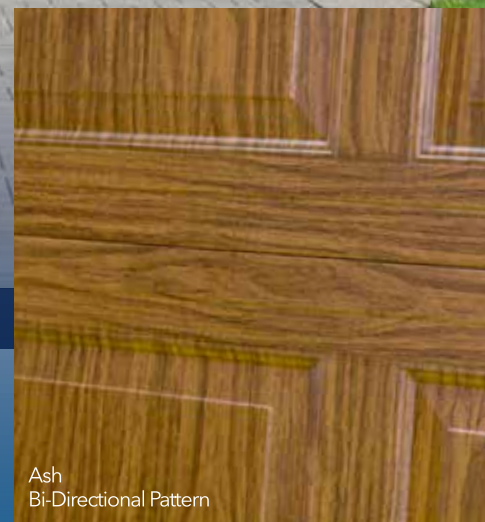

- A vertical wood grain pattern on the panel and stile contrasting with a horizontal pattern on the rails creates the appearance of a real wood door.
- The pre-painted wood grain finish is baked on to ensure a durable and long lasting door. Steel wood grain colors feature a 10 year finish warranty.
- Built with 26 gauge galvanized steel that features a light stucco embossment.
- Available in all insulated steel models with a stamped panel.

Ash Bi-Directional Pattern