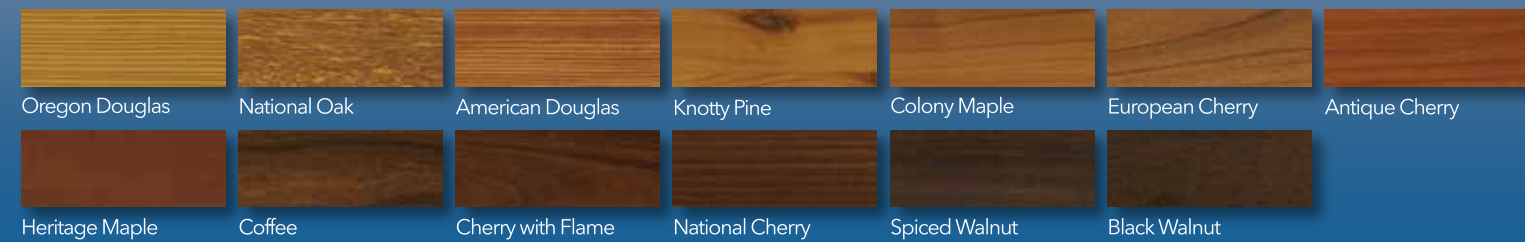

Antique Cherry Powder Coated

Available Powder Coated Colors