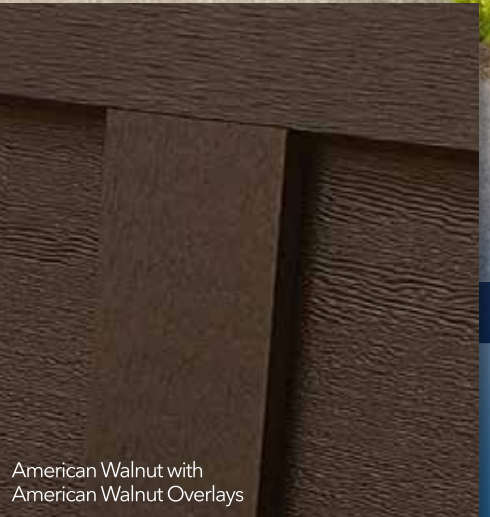

- Wood grain overlays matched with an insulated steel base combine for a classic carriage house door without the maintenance of real wood.
- The 26 gauge galvanized steel features a wood grain embossment and pre-painted wood grain finish that is baked on to ensure a long lasting door.
- Wood grain steel on American Tradition doors have a 10 year finish warranty.
- Overlay boards are made from polyurethane and carry a 5 year warranty.

Available Wood Grain Colors

American Walnut Wood Grain Embossed
English Oak Wood Grain Embossed
Mahogany Wood Grain Embossed
Ash Wood Grain Embossed

1.2
©Haas Door 2021

320 Sycamore
Wauseon, OH 43567

haasdoor.com

Antique Cherry Powder Coated

Available Powder Coated Colors

Bi-Directional Wood Grains

Ash

- A vertical wood grain pattern on the panel and stile contrasting with a horizontal pattern on the rails creates the appearance of a real wood door.
- The pre-painted wood grain finish is baked on to ensure a durable and long lasting door. Steel wood grain colors feature a 10 year finish warranty.
- Built with 26 gauge galvanized steel that features a light stucco embossment.
- Available in all insulated steel models with a stamped panel.

Spiced Walnut with Panels

Mahogany

American Walnut

English Oak

American Walnut