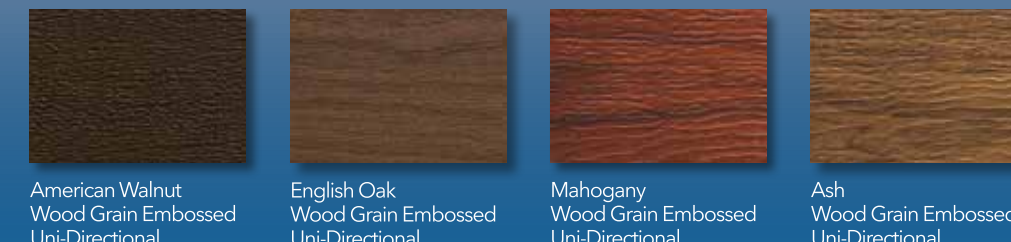

Ash Uni-Directional Pattern

Available Uni-Directional Colors